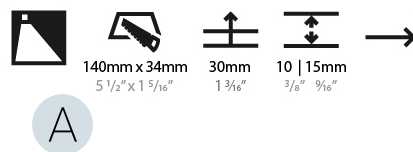

GENERAL

Series: Delight
Subseries: Delight String Wide
Brand: Prolicht
Division: Architectural
Mounting Type: Recessed
Mounting Location: Wall
Subcategory: Step Light

PHYSICAL

Shape: Rectangle
Width (mm): 40
Width (in): 1 9/16
Height (mm): 150
Depth (mm): 26
Height (in): 5 7/8
Depth (in): 1
Ceiling Thickness (mm): 10 / 12 / 15
Ceiling Thickness (in): 3/8 or 1/2 or 9/16
Min. Recessing Depth (mm): 30
Min. Recessing Depth (in): 1 3/16
Light Distribution: Asymmetric
Weight (kg): 0.21
Weight (lbs): 0.46
Screws: No visible screws
Fixture Finish: SSR / BKV / CWI / CRY / HAB / UFT / ITA / RUA / FTG / MYG / LOD / PUS / FRO / FUP / KIA / POP / BLS / SPG / MEY / GOH / GUM / CHC / COM / ABZ / JAG / OBR / MOS / ROR
Fixture Material: Aluminum
Cut-out Measurements: 140mm / 5 1/2" x 34mm / 1 5/16"

ELECTRICAL

Lamp Type: LED (Zhaga Standard)
Input Wattage (W): 2.2
Total Output Wattage (W): 2
Dimming: Non-Dimming / Phase Dimming (120Vac only) / 0-10V Dimming
Driver Included: No
Driver Location: Remote
Driver Type: Constant Current - 120 / 277Vac
Driver Class: Class 2
Input Voltage (V): 120 - 277
Constant Current (MA): 700

LED

Number of LEDs: 1
Color Temperature (°K): 2700 / 3000 / 3500 / 4000
Max. Delivered Lumen (lm): 60 / 60 / 68 / 70
CRI: >90 CRI
Lamp Life (hrs): 50000

OPTICAL

RATINGS AND CERTIFICATIONS

Certified By: Certified for North American Standards
IP rating: IP20