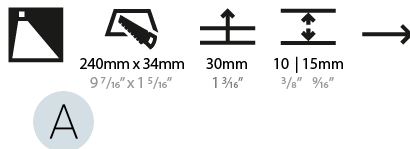

GENERAL

Series: Delight
Subseries: Delight String
Brand: Prolicht
Division: Architectural
Mounting Type: Recessed
Mounting Location: Wall
Subcategory: Step Light

PHYSICAL

Shape: Rectangle
Width (mm): 40
Width (in): 1 9/16
Height (mm): 250
Depth (mm): 26
Height (in): 9 13/16
Depth (in): 1
Ceiling Thickness (mm): 10 / 12 / 15
Ceiling Thickness (in): 3/8 or 1/2 or 9/16
Min. Recessing Depth (mm): 30
Min. Recessing Depth (in): 1 3/16
Light Distribution: Asymmetric
Weight (kg): .83
Weight (lbs): 1.8
Fixture Finish: SSR / BKV / CWI / CRY / HAB / UFT / ITA / RUA / FTG / MYG / LOD / PUS / FRO / FUP / KIA / POP / BLS / SPG / MEY / GOH / GUM / CHC / COM / ABZ / JAG / OBR / MOS / ROR
Fixture Material: Aluminum
Cut-out Measurements: 240mm / 9 7/16" x 34mm / 1 5/16"

ELECTRICAL

Lamp Type: LED (Zhaga Standard)
Input Wattage (W): 2.2
Total Output Wattage (W): 2
Dimming: Non-Dimming / Phase Dimming (120Vac only) / 0-10V Dimming
Driver Included: No
Driver Location: Remote
Driver Type: Constant Current - 120 / 277Vac
Driver Class: Class 2
Input Voltage (V): 120 - 277
Constant Current (MA): 700

LED

Number of LEDs: 1
Color Temperature (°K): 2700 / 3000 / 3500 / 4000
Max. Delivered Lumen (lm): 30
CRI: >90 CRI
Lamp Life (hrs): 50000

OPTICAL

RATINGS AND CERTIFICATIONS

Certified By: Certified for North American Standards
IP rating: IP20