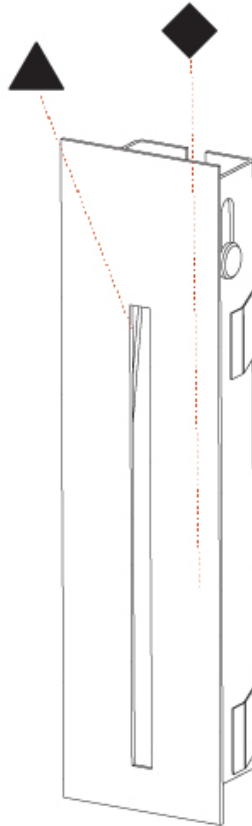

GENERAL

Series: Delight
Subseries: Delight Gooo!
Brand: Prolicht
Division: Architectural
Mounting Type: Recessed
Mounting Location: Wall
Subcategory: Step Light

PHYSICAL

Shape: Square
Length (mm): 90
Length (in): 3 9/16
Height (mm): 90
Depth (mm): 72
Height (in): 3 9/16
Depth (in): 2 13/16
Min. Recessing Depth (mm): 15
Min. Recessing Depth (in): 9/16
Light Distribution: Asymmetric
Weight (kg): 0.3
Weight (lbs): 0.66
Fixture Finish: SSR / BKV / CWI / CRY / HAB / UFT / ITA / RUA / FTG / MYG / LOD / PUS / FRO / FUP / KIA / POP / BLS / SPG / MEY / GOH / GUM / CHC / COM / ABZ / JAG / OBR / MOS / ROR
Fixture Material: Aluminum

DELIGHT STRING RECESSED

A35696-

PROJECT

TYPE

SPECIFIER

QUANTITY

DATE

A

GENERAL

Series: Delight
 Subseries: Delight String
 Brand: Prolicht
 Division: Architectural
 Mounting Type: Recessed
 Mounting Location: Wall
 Subcategory: Step Light

PHYSICAL

Shape: Rectangle
 Width (mm): 40
 Width (in): 1 9/16
 Height (mm): 250
 Depth (mm): 26
 Height (in): 9 13/16
 Depth (in): 1
 Ceiling Thickness (mm): 10 / 12 / 15
 Ceiling Thickness (in): 3/8 or 1/2 or 9/16
 Min. Recessing Depth (mm): 30
 Min. Recessing Depth (in): 1 3/16
 Light Distribution: Asymmetric
 Weight (kg): .83
 Weight (lbs): 1.8
 Fixture Finish: SSR / BKV / CWI / CRY / HAB / UFT / ITA / RUA / FTG / MYG / LOD / PUS / FRO / FUP / KIA / POP / BLS / SPG / MEY / GOH / GUM / CHC / COM / ABZ / JAG / OBR / MOS / ROR
 Fixture Material: Aluminum
 Cut-out Measurements: 240mm / 9 7/16" x 34mm / 1 5/16"