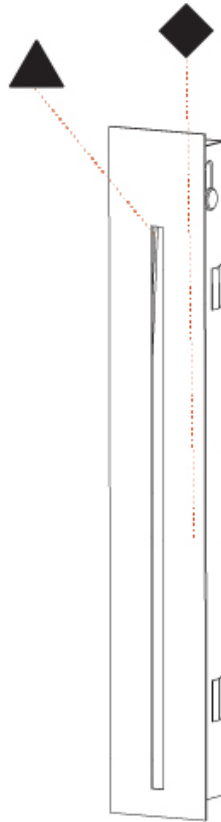

GENERAL

Series: Delight
Subseries: Delight Gooo!
Brand: Prolicht
Division: Architectural
Mounting Type: Recessed
Mounting Location: Wall
Subcategory: Step Light

PHYSICAL

Shape: Square
Length (mm): 90
Length (in): 3 9/16
Height (mm): 90
Depth (mm): 72
Height (in): 3 9/16
Depth (in): 2 13/16
Min. Recessing Depth (mm): 15
Min. Recessing Depth (in): 9/16
Light Distribution: Asymmetric
Weight (kg): 0.3
Weight (lbs): 0.66
Fixture Finish: SSR / BKV / CWI / CRY / HAB / UFT / ITA / RUA / FTG / MYG / LOD / PUS / FRO / FUP / KIA / POP / BLS / SPG / MEY / GOH / GUM / CHC / COM / ABZ / JAG / OBR / MOS / ROR
Fixture Material: Aluminum

DELIGHT STRING RECESSED

A35697-

PROJECT

TYPE

SPECIFIER

QUANTITY

DATE

A

GENERAL

Series: Delight
Subseries: Delight String Wide
Brand: Prolicht
Division: Architectural
Mounting Type: Recessed
Mounting Location: Wall
Subcategory: Step Light

PHYSICAL

Shape: Rectangle
Width (mm): 40
Width (in): 1 9/16
Height (mm): 150
Depth (mm): 26
Height (in): 5 7/8
Depth (in): 1
Ceiling Thickness (mm): 10 / 12 / 15
Ceiling Thickness (in): 3/8 or 1/2 or 9/16
Min. Recessing Depth (mm): 30
Min. Recessing Depth (in): 1 3/16
Light Distribution: Asymmetric
Weight (kg): 0.21
Weight (lbs): 0.46
Screws: No visible screws
Fixture Finish: SSR / BKV / CWI / CRY / HAB / UFT / ITA / RUA / FTG / MYG / LOD / PUS / FRO / FUP / KIA / POP / BLS / SPG / MEY / GOH / GUM / CHC / COM / ABZ / JAG / OBR / MOS / ROR
Fixture Material: Aluminum
Cut-out Measurements: 140mm / 5 1/2" x 34mm / 1 5/16"